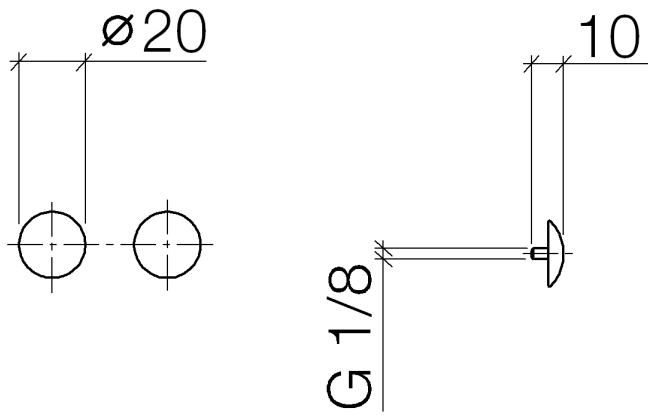

Decorative caps for Perfecto - Brushed Chrome

IMO

12 801 970

• 1 pair

Including retaining screws available under order no.
12 800 970-FF

Fits: IMO, LULU, MADISON, MEM, TARA,
CL.1, LISSÉ, VAIA, META, CYO

	Brushed Chrome	12 801 970-93
	Chrome	12 801 970-00
	Brushed Platinum	12 801 970-06
	Platinum	12 801 970-08
	Durabrand (23kt Gold)	12 801 970-09
	Dark Chrome	12 801 970-19
	Light Gold	12 801 970-26
	Brushed Light Gold	12 801 970-27
	Brushed Durabrand (23kt Gold)	12 801 970-28
	Matte Black	12 801 970-33
	Brushed Bronze	12 801 970-42
	Brushed Champagne (22kt Gold)	12 801 970-46
	Champagne (22kt Gold)	12 801 970-47
	Brushed Dark Platinum	12 801 970-99

12 801 970

Decorative caps for Perfecto - Brushed Chrome

IMO

12 801 970

Parts for other finishes can be found here: [Chrome](#)

Spare parts list

No.	Item Number	Name	Quantity used	Delivery time
1	09 30 30 060-93	screw	2	20